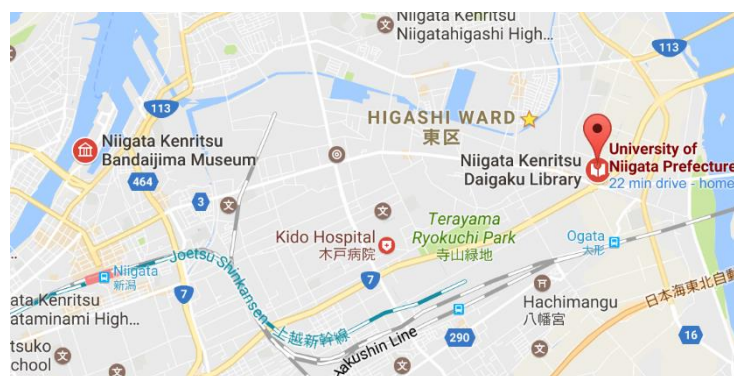

## Directions to NEAR

The 10<sup>th</sup> Annual NEAR Conference will be held at the University of Niigata Prefecture in Niigata City. 新潟県立大学) Building 1 section B (一号館 B 棟).

The campus is in the west end of the city, near Ogata station. For travel from downtown Niigata, we recommend using the train. The JR Hakushin line runs from Niigata Station to Ogata station approximately every 30 minutes in the morning. Ogata Station is the second stop from Niigata Station, right after Higashi Niigata. Volunteers will be available at Ogata Station to help participants find directions to the conference site. Details and links can be found on our webpage <http://nearconference.weebly.com/location.html>.

Location of the presentation sessions is shown in the campus map below – building 1 section B. The registration desk is in front of the stairwell on the second floor. All presentations will be held on the second floor, except for the plenary speaker which will be in the lecture hall. For those coming by car, there is parking directly outside of the building 1 entrance.